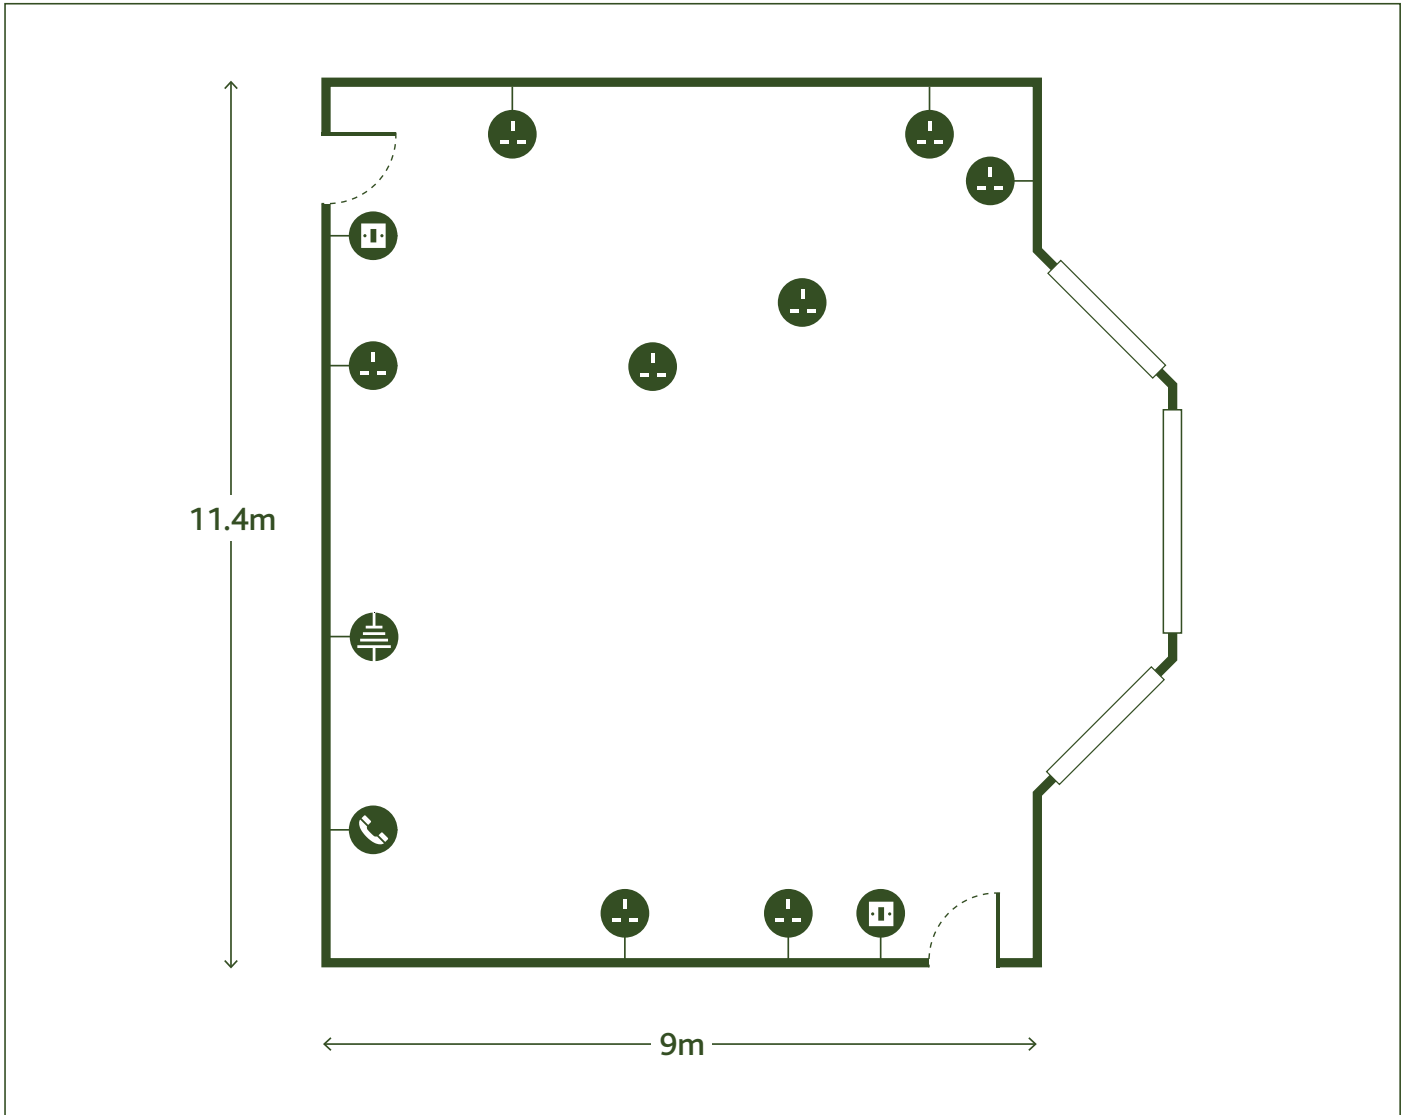

## Room Specification

CAPACITIES		DIMENSIONS (m)		KEY	
Theatre	80	Room size	11.4 x 9	Light switch	
U-Shape	24	Total floor size	102.96m <sup>2</sup>	Power supply	
Boardroom	32	Celling height	3.5	Telephone	
Classroom	32			Network point	
Cabaret	56				